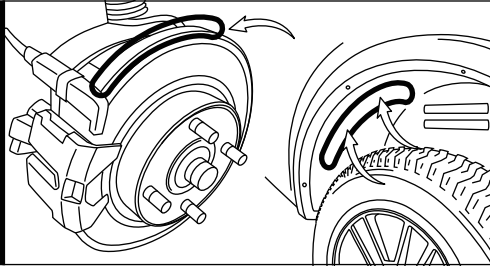

HARDWIRE POWER HARNESS

EXTENSION WIRES

INSTALLATION

STEP 1

Decide where to locate the light strips and ensure wiring has enough length for control box to be installed in desired location.

As shown below, connect all light strips to the control box with the included extension cables.

STEP 3

Secure the light strips using the zip ties to tie all the wiring away from the moving components.

⚠ IMPORTANT ⚠

**BE SURE TO CONFIRM THE CORRECT DIRECTION OF THE ARROW!!
TO AVOID PRODUCT DAMAGE DUE TO INCORRECT INSTALLATION.**