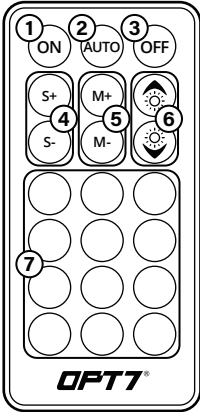

STEP 3

Secure the light strips using the zip ties to tie all the wiring away from the moving components.

⚠ IMPORTANT ⚠

**BE SURE TO CONFIRM THE CORRECT DIRECTION OF THE ARROW!!
TO AVOID PRODUCT DAMAGE DUE TO INCORRECT INSTALLATION.**

Note the direction of the arrows

CORRECT INSTALLATION

BUTTON LAYOUT

STEP 4

Using the included E-Z Remote, select your desired color or pattern.

- 1 Power-ON
- 2 Automatic Color Change
- 3 Power-OFF
- 4 Speed +/- **8 Levels**
- 5 Mode +/- **19 Mode**
- 6 Dimmer **8 Levels**
- 7 Color Selection **12 Colors**