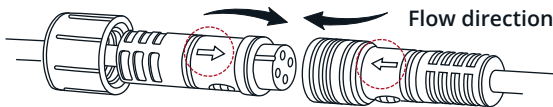

INSTALLATION

STEP 2

Secure Control box in desired location with Velcro or zipties.

*** CONTROL BOX NOT WATERPROOF**
Ensure the control box is safely and securely hidden from exposing elements of moisture.

STEP 3

Secure the light strips using the zip ties to tie all the wiring away from the moving components.

⚠ IMPORTANT ⚠

**BE SURE TO CONFIRM THE CORRECT DIRECTION OF THE ARROW!!
TO AVOID PRODUCT DAMAGE DUE TO INCORRECT INSTALLATION.**

Note the direction of the arrows

CORRECT INSTALLATION

BUTTON LAYOUT

STEP 4

Using the included E-Z Remote, select your desired color or pattern.

- 1 Power-ON
- 2 Automatic Color Change
- 3 Power-OFF
- 4 Speed +/- **8 Levels**
- 5 Mode +/- **19 Mode**
- 6 Dimmer **8 Levels**
- 7 Color Selection **12 Colors**