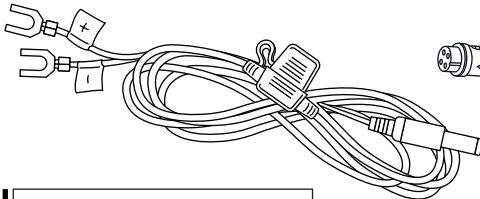

AURA™

WHEEL WELL

INSTALLATION GUIDE

MAIN COMPONENTS

LIGHT STRIPS

AURA CONTROL BOX

REMOTE

MOUNTING KIT

HARDWIRE POWER HARNESS

EXTENSION WIRES

INSTALLATION

STEP 1

Decide where to locate the light strips and ensure wiring has enough length for control box to be installed in desired location.

As shown below, connect all light strips to the control box with the included extension cables.

STEP 3

Secure the light strips using the zip ties to tie all the wiring away from the moving components.

⚠ IMPORTANT ⚠

**BE SURE TO CONFIRM THE CORRECT DIRECTION OF THE ARROW!!
TO AVOID PRODUCT DAMAGE DUE TO INCORRECT INSTALLATION.**