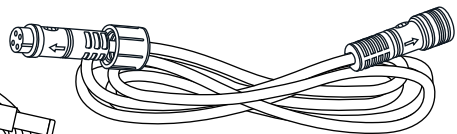

AURA™

WHEEL WELL

INSTALLATION GUIDE

MAIN COMPONENTS

LIGHT STRIPS

AURA CONTROL BOX

REMOTE

MOUNTING KIT

HARDWIRE POWER HARNESS

EXTENSION WIRES

INSTALLATION

STEP 1

Decide where to locate the light strips and ensure wiring has enough length for control box to be installed in desired location.

As shown below, connect all light strips to the control box with the included extension cables.

STEP 3

Secure the light strips using the zip ties to tie all the wiring away from the moving components.

⚠ IMPORTANT ⚠

**BE SURE TO CONFIRM THE CORRECT DIRECTION OF THE ARROW!!
TO AVOID PRODUCT DAMAGE DUE TO INCORRECT INSTALLATION.**