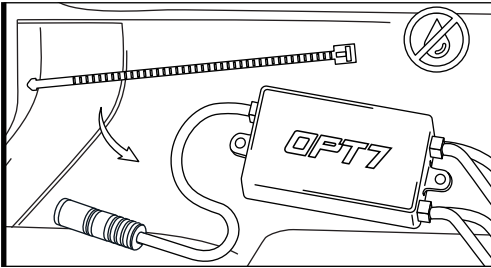

INSTALLATION

STEP 2

Secure Control box in desired location with Velcro or zipties.

* CONTROL BOX NOT WATERPROOF
Ensure the control box is safely and securely hidden from exposing elements of moisture.