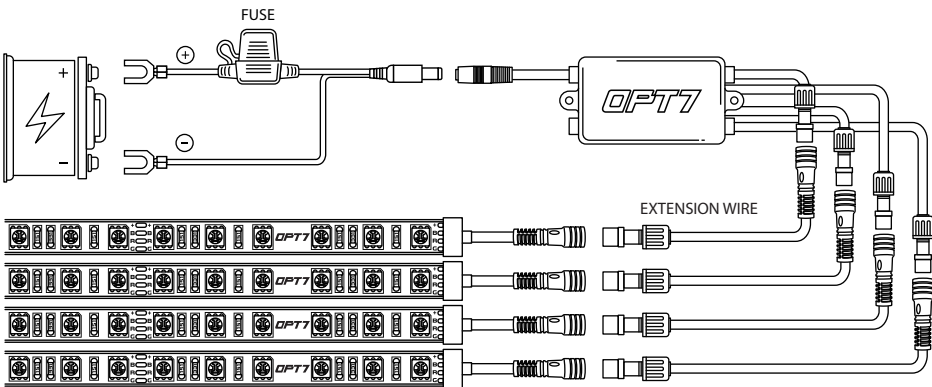

HARDWIRE POWER HARNESS

EXTENSION WIRES

INSTALLATION

STEP 1

Decide where to locate the light strips and ensure wiring has enough length for control box to be installed in desired location.

As shown below, connect all light strips to the control box with the included extension cables.

STEP 3

Secure the light strips using the zip ties to tie all the wiring away from the moving components.

⚠ IMPORTANT ⚠

**BE SURE TO CONFIRM THE CORRECT DIRECTION OF THE ARROW!!
TO AVOID PRODUCT DAMAGE DUE TO INCORRECT INSTALLATION.**