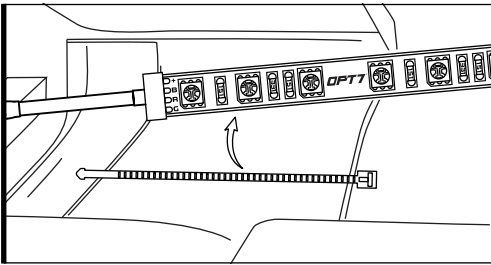

HARDWIRE POWER HARNESS

EXTENSION WIRES

INSTALLATION

STEP 1

Decide where to locate the light strips and ensure wiring has enough length for control box to be installed in desired location.

As shown below, connect all light strips to the control box with the included extension cables.

INSTALLATION

STEP 2

Secure Control box in desired location with Velcro or zipties.

*** CONTROL BOX NOT WATERPROOF**
Ensure the control box is safely and securely hidden from exposing elements of moisture.

STEP 3

Secure the light strips using the zip ties to tie all the wiring away from the moving components.

⚠ IMPORTANT ⚠

**BE SURE TO CONFIRM THE CORRECT DIRECTION OF THE ARROW!!
TO AVOID PRODUCT DAMAGE DUE TO INCORRECT INSTALLATION.**