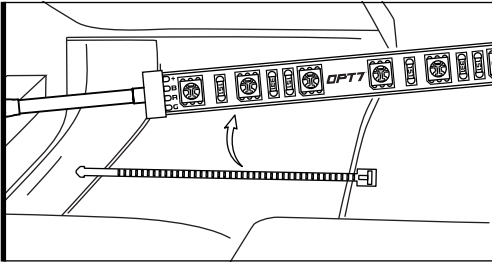

EXTENSION WIRES

INSTALLATION

STEP 1

Decide where to locate the light strips and ensure wiring has enough length for control box to be installed in desired location.

As shown below, connect all light strips to the control box with the included extension cables.

INSTALLATION

STEP 2

Secure Control box in desired location with Velcro or zip ties.

*** CONTROL BOX NOT WATERPROOF**
Ensure the control box is safely and securely hidden from exposing elements of moisture.

STEP 3

Secure the light strips using the zip ties to tie all the wiring away from the moving components.

⚠ IMPORTANT ⚠

**BE SURE TO CONFIRM THE CORRECT DIRECTION OF THE ARROW!!
TO AVOID PRODUCT DAMAGE DUE TO INCORRECT INSTALLATION.**