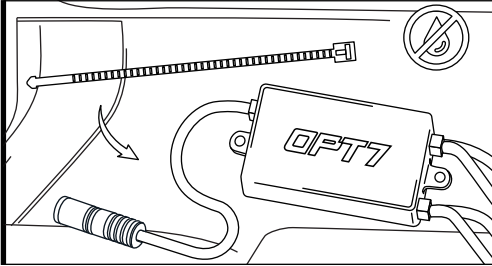

INSTALLATION

STEP 2

Secure Control box in desired location with Velcro or zip ties.

* CONTROL BOX NOT WATERPROOF
Ensure the control box is safely and securely hidden from exposing elements of moisture.