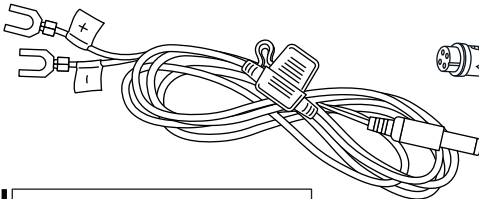

AURA™ GRILLE

INSTALLATION GUIDE

MAIN COMPONENTS

LIGHT STRIPS

AURA CONTROL BOX

REMOTE

MOUNTING KIT

HARDWIRE POWER HARNESS

EXTENSION WIRES

INSTALLATION

STEP 1

Decide where to locate the light strips and ensure wiring has enough length for control box to be installed in desired location.

As shown below, connect all light strips to the control box with the included extension cables.

STEP 3

Secure the light strips using the zip ties to tie all the wiring away from the moving components.

⚠ IMPORTANT ⚠

**BE SURE TO CONFIRM THE CORRECT DIRECTION OF THE ARROW!!
TO AVOID PRODUCT DAMAGE DUE TO INCORRECT INSTALLATION.**