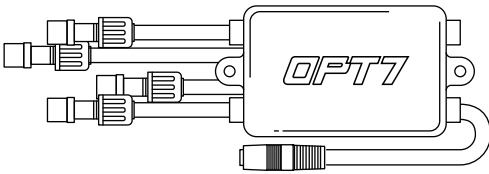

AURA™ GRILLE

INSTALLATION GUIDE

MAIN COMPONENTS

LIGHT STRIPS

MOUNTING KIT

EXTENSION WIRES