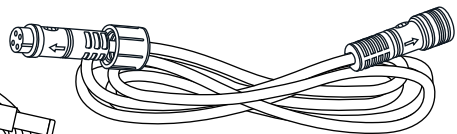

AURA™ GRILLE

INSTALLATION GUIDE

MAIN COMPONENTS

LIGHT STRIPS

AURA CONTROL BOX

REMOTE

MOUNTING KIT

HARDWIRE POWER HARNESS

EXTENSION WIRES

INSTALLATION

STEP 1

Decide where to locate the light strips and ensure wiring has enough length for control box to be installed in desired location.

As shown below, connect all light strips to the control box with the included extension cables.

STEP 3

Secure the light strips using the zip ties to tie all the wiring away from the moving components.

⚠ IMPORTANT ⚠

**BE SURE TO CONFIRM THE CORRECT DIRECTION OF THE ARROW!!
TO AVOID PRODUCT DAMAGE DUE TO INCORRECT INSTALLATION.**