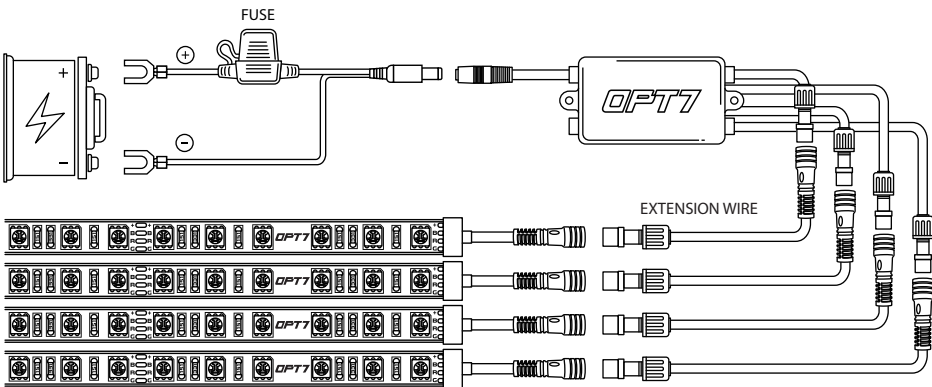

EXTENSION WIRES

INSTALLATION

STEP 1

Decide where to locate the light strips and ensure wiring has enough length for control box to be installed in desired location.

As shown below, connect all light strips to the control box with the included extension cables.

STEP 3

Secure the light strips using the zip ties to tie all the wiring away from the moving components.

⚠ IMPORTANT ⚠

**BE SURE TO CONFIRM THE CORRECT DIRECTION OF THE ARROW!!
TO AVOID PRODUCT DAMAGE DUE TO INCORRECT INSTALLATION.**