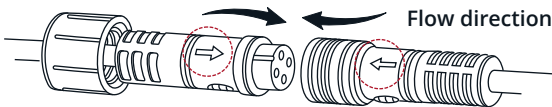

INSTALLATION

STEP 2

Secure Control box in desired location with Velcro or zip ties.

*** CONTROL BOX NOT WATERPROOF**
Ensure the control box is safely and securely hidden from exposing elements of moisture.

STEP 3

Secure the light strips using the zip ties to tie all the wiring away from the moving components.

⚠ IMPORTANT ⚠

**BE SURE TO CONFIRM THE CORRECT DIRECTION OF THE ARROW!!
TO AVOID PRODUCT DAMAGE DUE TO INCORRECT INSTALLATION.**