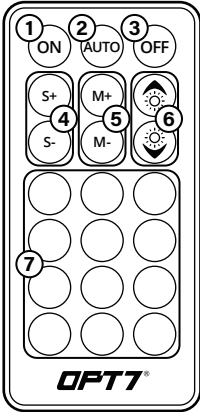

STEP 3

Secure the light strips using the zip ties to tie all the wiring away from the moving components.

⚠ IMPORTANT ⚠

**BE SURE TO CONFIRM THE CORRECT DIRECTION OF THE ARROW!!
TO AVOID PRODUCT DAMAGE DUE TO INCORRECT INSTALLATION.**

CORRECT INSTALLATION

Note the direction of the arrows

BUTTON LAYOUT

STEP 4

Using the included E-Z Remote, select your desired color or pattern.

- 1 Power-ON
- 2 Automatic Color Change
- 3 Power-OFF
- 4 Speed +/- **8 Levels**
- 5 Mode +/- **19 Mode**
- 6 Dimmer **8 Levels**
- 7 Color Selection **12 Colors**